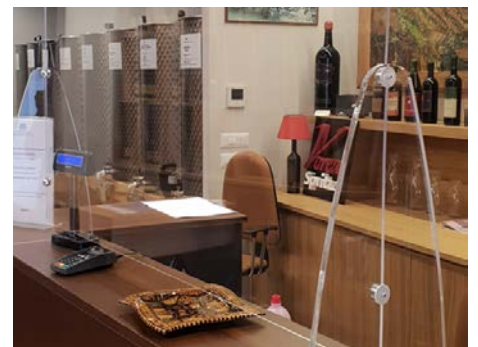

ANTIVIRAL PROTECTIVE SCREENS

ATAG manufactures in-house, at a very competitive price, protective screens for workstations, front-line staff desks, restaurants and passenger transports services.

Our technical department is always available to develop your projects or to find the best solution for your needs.

Desks

Restaurants

Restaurants

Counters

Taxis

Supermarkets

Beauty Centers

Reception Desks